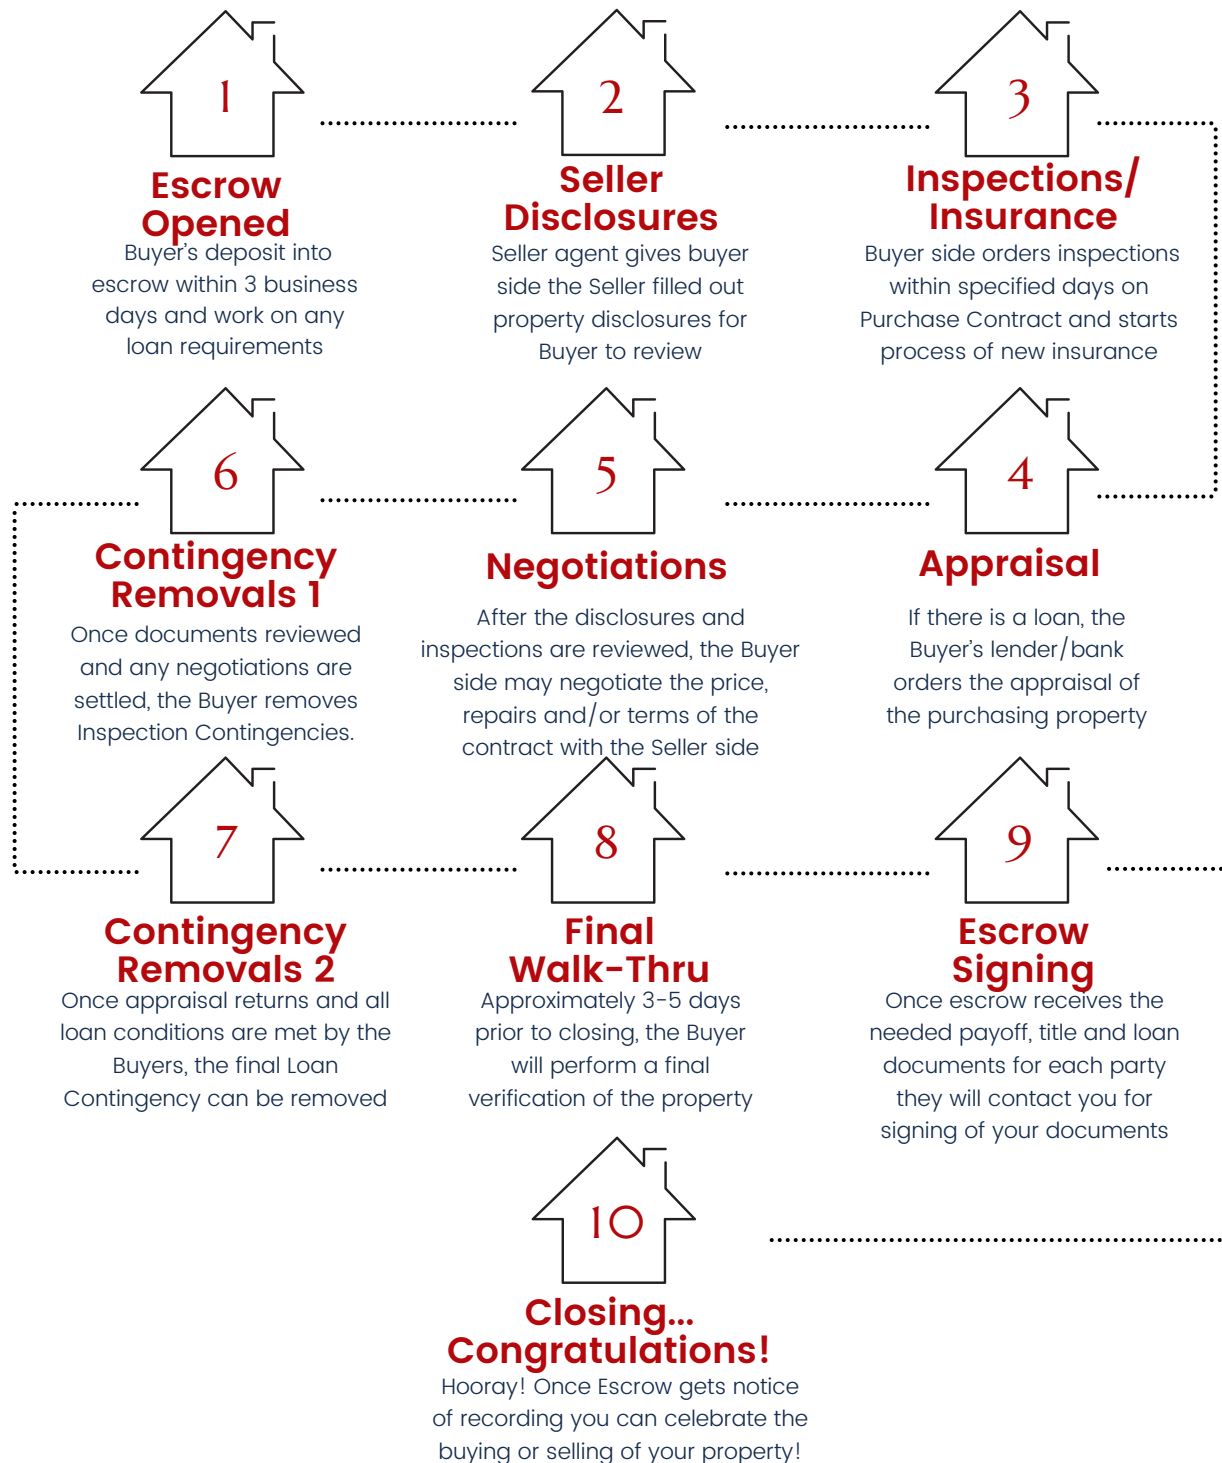

# ESCROW ROADMAP

TIMO RIVETTI-BROKER PARTNER

DRE# 01240796

NavigateRE DRE# 02221115

RivettiRealEstate.com

 [Timo@RivettiTeam.com](mailto:Timo@RivettiTeam.com)